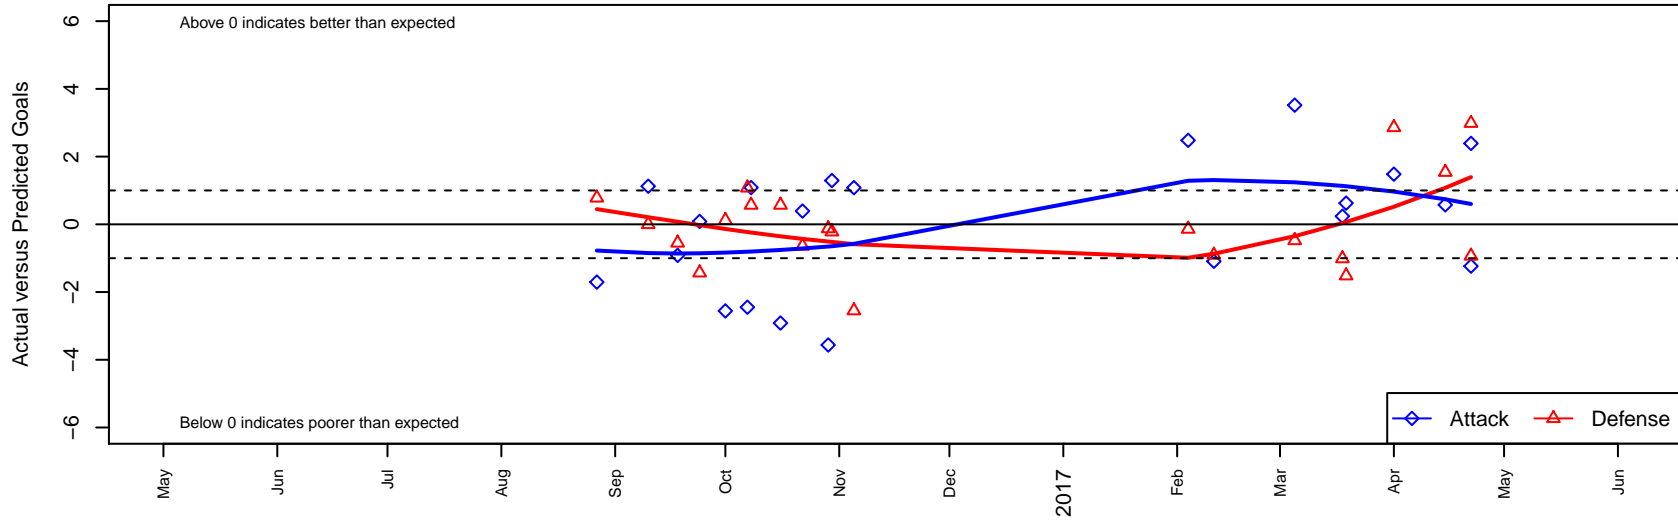

Leavenworth Storm B06

Leavenworth, WA
 B06 total strength=631
 attack=1 defense=0.31
 fall league = PSPL–Inland Copa 1 West U11
 spr league = Spr PSPL Classic 1 U11

alt names used:
 (Ind.) Leavenworth Storm
 (Ind.) Leavenworth Storm
 LEAVENWORTH STORM B06 (WA)

Venues played:
 2016 PSPL–Inland Copa 1 West U11
 2016 Wenatchee Apple Cup BU11–12 Gold
 2016 Spr PSPL Classic 1 U11
 2016 WA Cup U11 Gold U11

Leavenworth Storm B06
 Dots are actual minus expected GF (blue circles) and GA (red triangles).
 Blue line is smoothed change in attack strength. Red is smoothed change in defense strength.

**attack and defense variance (black dot)
relative to other teams
and top 10 in region**

**attack and defense rating
relative to others at age
and all opponents in last 13 months**

Performance relative to 13 month average