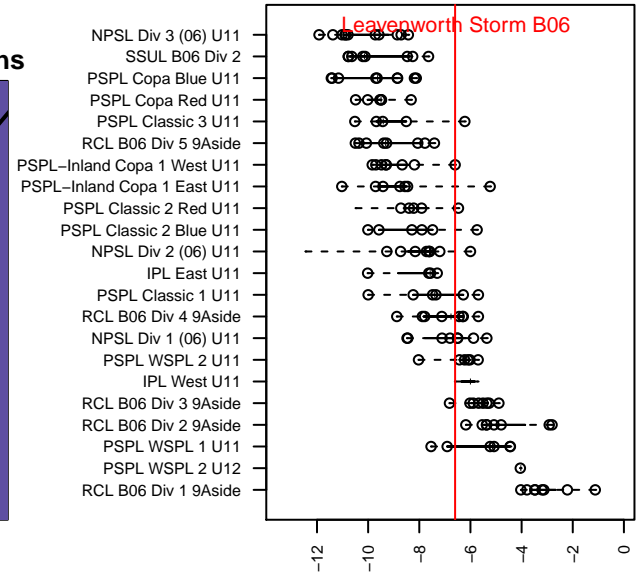

Leavenworth Storm B06

Leavenworth, WA
 B06 total strength=631
 attack=1 defense=0.31
 fall league = PSPL–Inland Copa 1 West U11
 spr league = Spr PSPL Classic 1 U11

alt names used:
 (Ind.) Leavenworth Storm
 (Ind.) Leavenworth Storm
 LEAVENWORTH STORM B06 (WA)

Venues played:
 2016 PSPL–Inland Copa 1 West U11
 2016 Wenatchee Apple Cup BU11–12 Gold
 2016 Spr PSPL Classic 1 U11
 2016 WA Cup U11 Gold U11

Leavenworth Storm B06
 Dots are actual minus expected GF (blue circles) and GA (red triangles).
 Blue line is smoothed change in attack strength. Red is smoothed change in defense strength.

**attack and defense variance (black dot)
relative to other teams
and top 10 in region**

**attack and defense rating
relative to others at age
and all opponents in last 13 months**

Performance relative to 13 month average